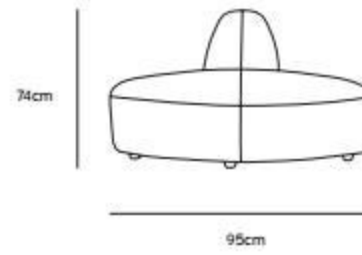

/NEW

/NEW

**JAX COUCH ELEMENT ROUND | ROYAL VELVET, BLUE
MZM4968**

Product length/depth:	150cm
Product width:	95cm
Product height:	74cm
Seat height:	43cm

/NEW

**JAX COUCH ELEMENT ANGLE | ROYAL VELVET, BLUE
MZM4966**