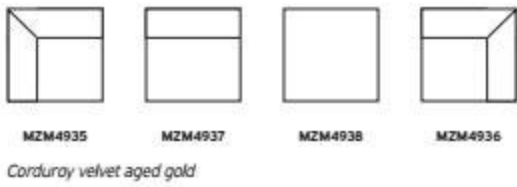

THESE FABRICS ARE ALL AVAILABLE FOR OUR VINT COUCH. PICK YOUR FAVOURITE:

Vintage velvet Old pink Crème white Petrol blue			Corduroy rib Crème Light brown		Corduroy velvet Aged gold
Juke velvet Ochre yellow	Sneak Light grey	Cosy Beige	Royal velvet Blue	Ted Stone