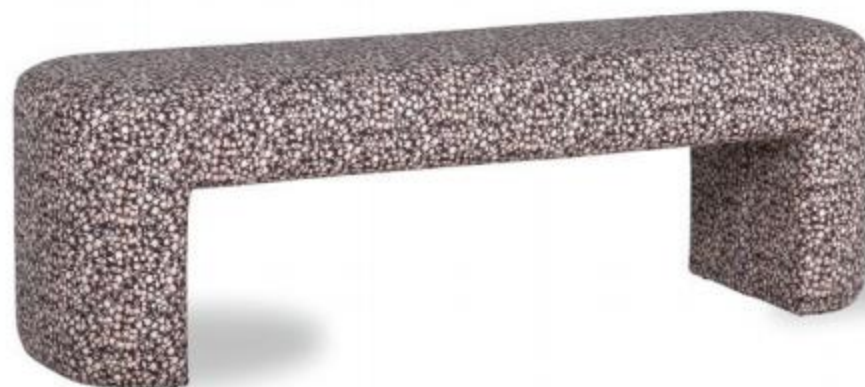

DORIS for HKLIVING
LOBBY BENCH FLORAL PRINT
MZM4939
140x40x45cm

(NEW)