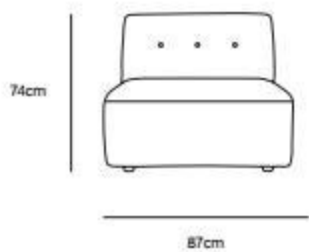

/NEW

**VINT COUCH ELEMENT MIDDLE |
CORDUROY VELVET AGED GOLD
MZM4937**

Product length/depth: 88cm
Product width: 97cm
Product height: 74cm
Seat height: 43cm