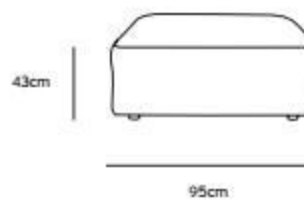

/NEW

**JAX COUCH ELEMENT HOCKER | TED, STONE
MZM4953**

Product length/depth:	95cm
Product width:	95cm
Product height:	43cm