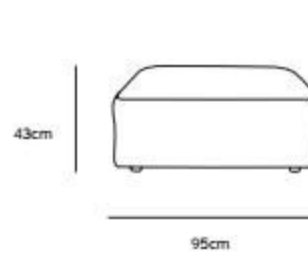

/NEW

JAX COUCH ELEMENT ROUND | SNEAK, LIGHT GREY
MZM4921

Product length/depth:	208cm
Product width:	95cm
Product height:	74cm
Seat height:	43cm

JAX COUCH ELEMENT ANGLE | SNEAK, LIGHT GREY
MZM4803

Product length/depth:	95cm
Product width:	95cm
Product height:	74cm
Seat height:	43cm

**JAX COUCH ELEMENT LEFT | SNEAK, LIGHT GREY
MZM4800**

Product length/depth:	95cm
Product width:	95cm
Product height:	74cm
Seat height:	43cm

**JAX COUCH ELEMENT RIGHT | SNEAK, LIGHT GREY
MZM4801**

Product length/depth:	95cm
Product width:	95cm
Product height:	74cm
Seat height:	43cm

**JAX COUCH ELEMENT MIDDLE | SNEAK, LIGHT GREY
MZM4802**

Product length/depth:	95cm
Product width:	87cm
Product height:	74cm
Seat height:	43cm

**JAX COUCH ELEMENT HOCKER | SNEAK, LIGHT GREY
MZM4804**

Product length/depth:	95cm
Product width:	95cm
Product height:	43cm
Seat height:	43cm