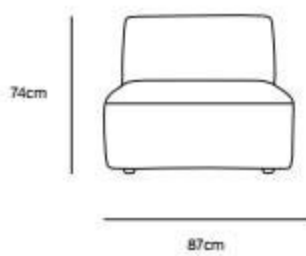

/NEW

**JAX COUCH ELEMENT MIDDLE | ROYAL VELVET, BLUE
MZM4965**

Product length/depth:	95cm
Product width:	87cm
Product height:	74cm
Seat height:	43cm