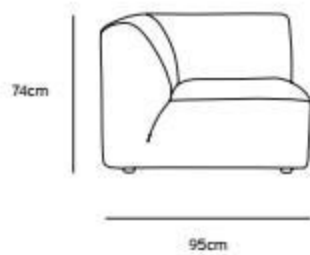

/NEW

**JAX COUCH ELEMENT LEFT | ROYAL VELVET, BLUE
MZM4963**

Product length/depth: 95cm
Product width: 95cm
Product height: 74cm
Seat height: 43cm