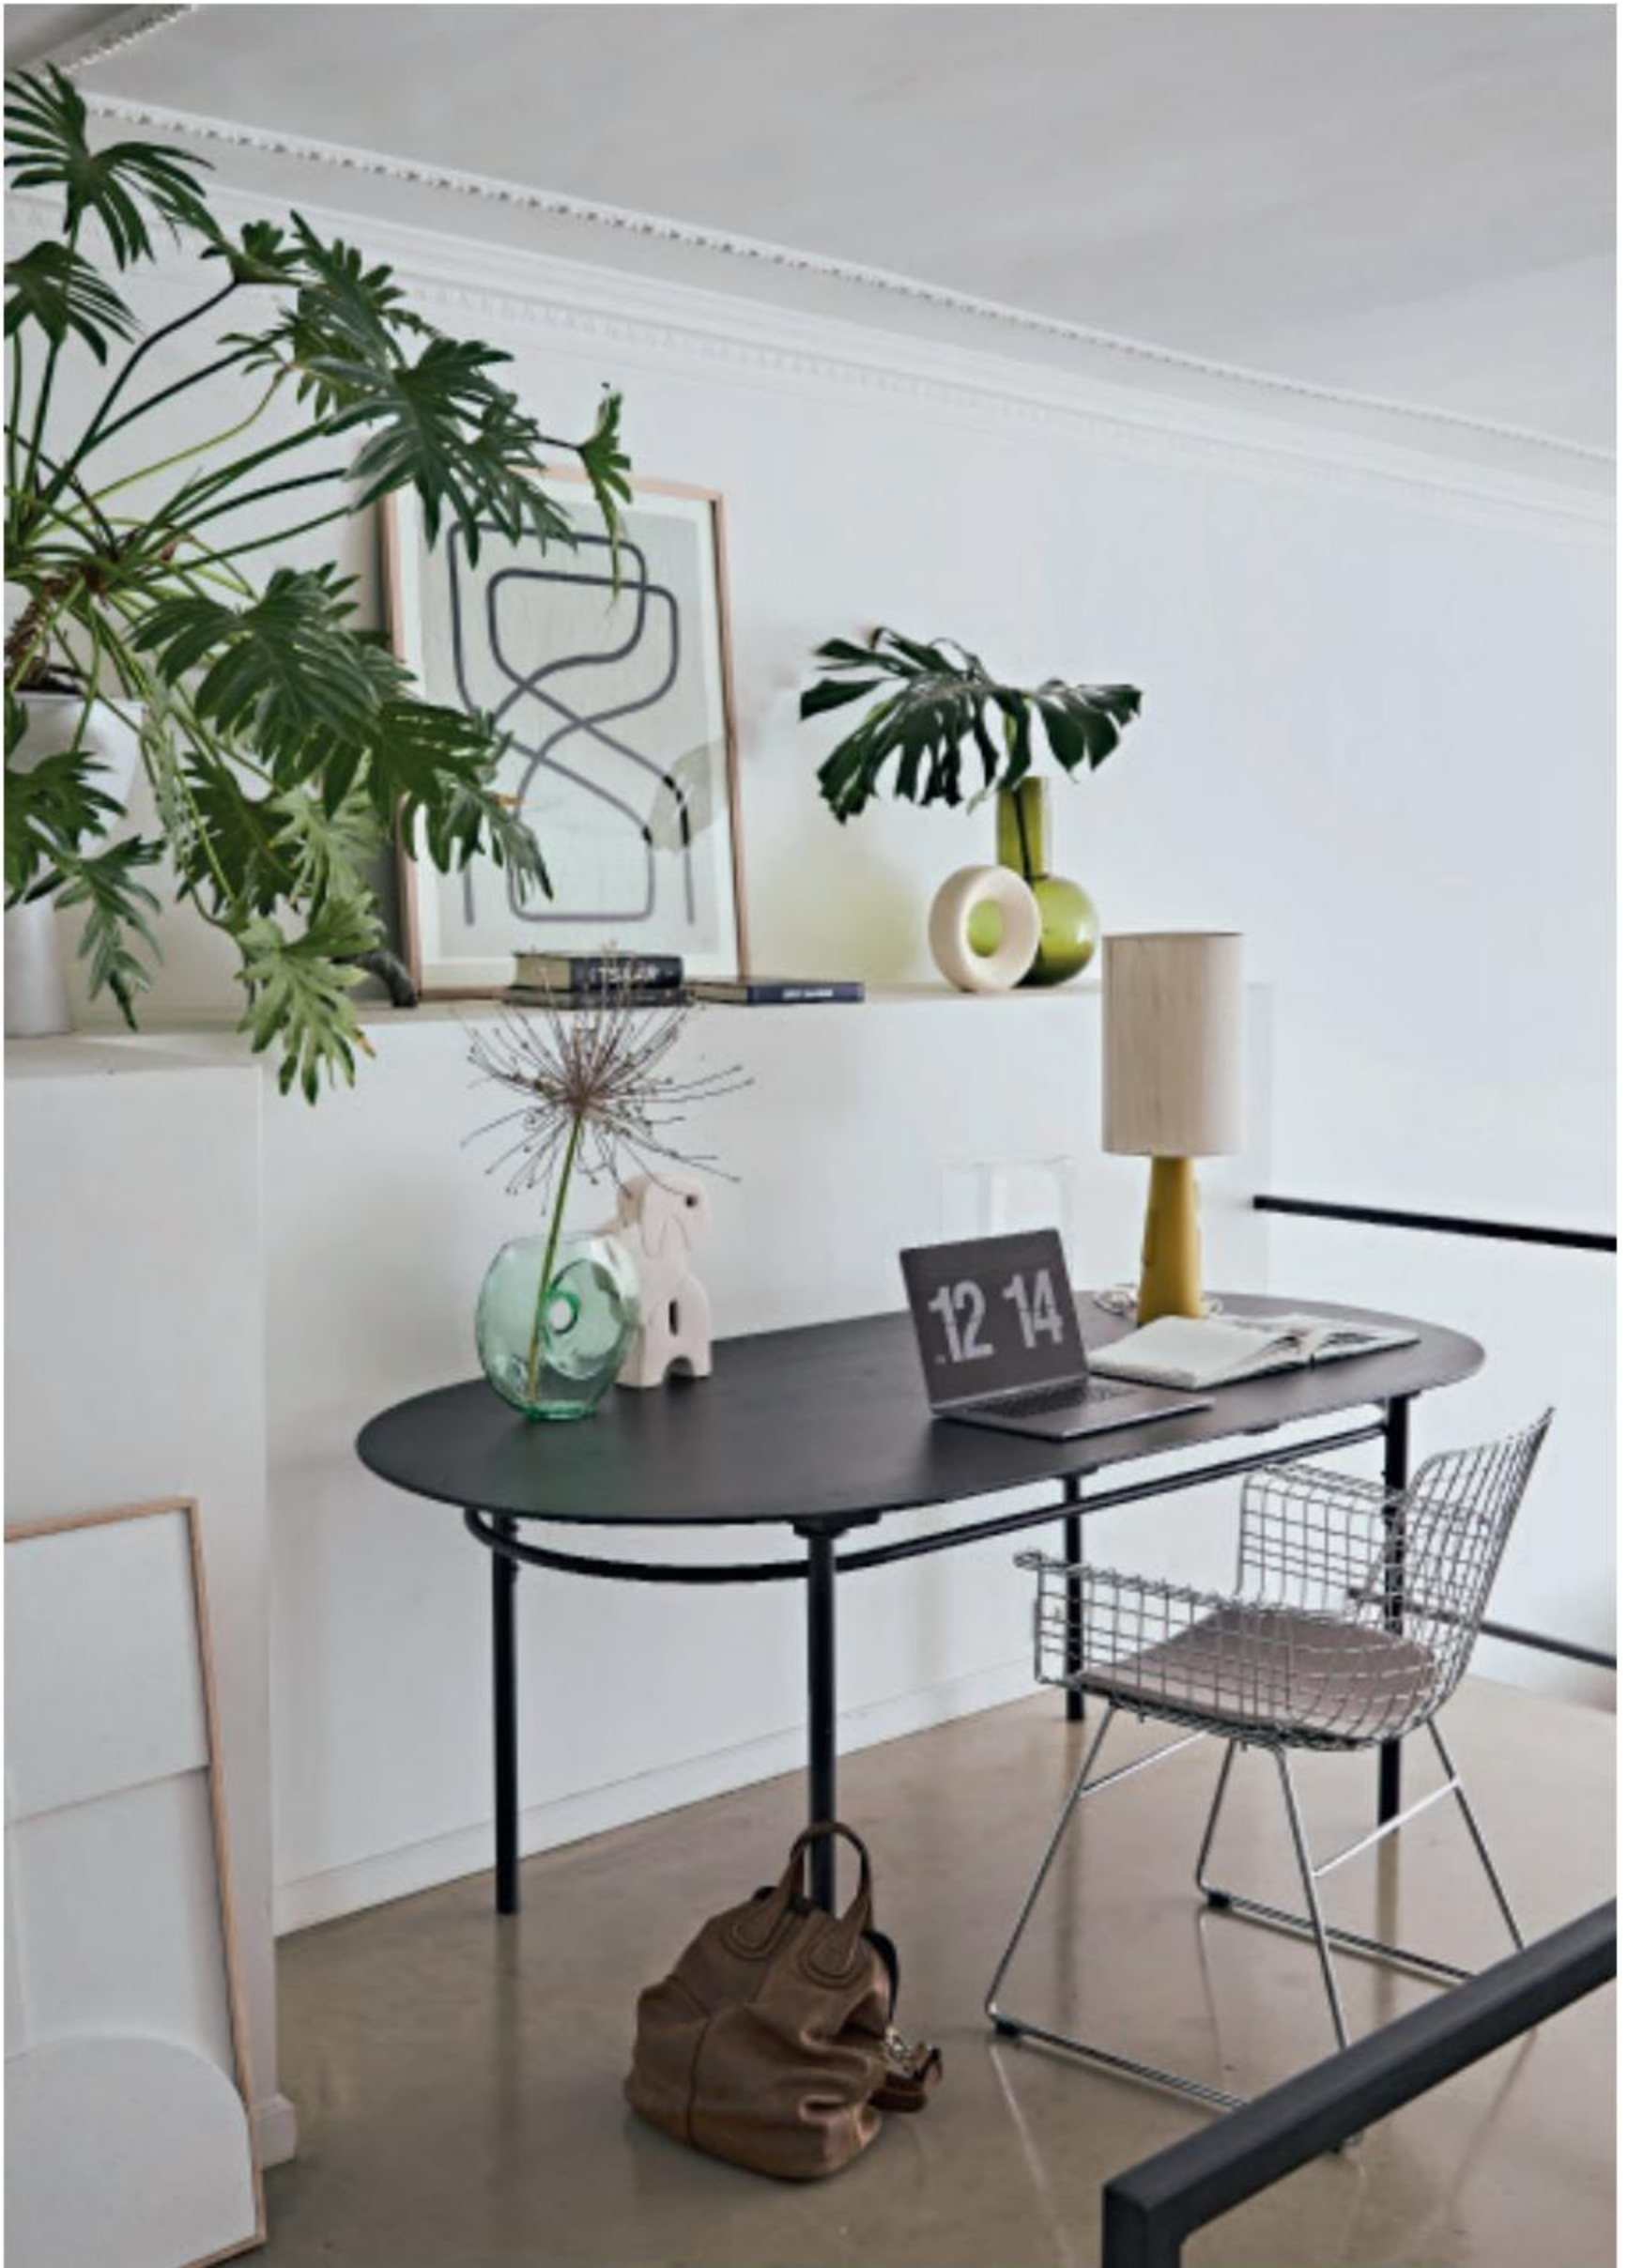

Home Chef ceramics
RUSTIC DEEP PLATE GREEN/GREY
ACE6842
21,5x21,5x4,8cm

/NEW

Home Chef ceramics
DINNER PLATE GREY/GREEN
ACE6926
27x26,6x3,2cm

Home Chef
ceramics

GLASS CIRCLE VASE

AGL4461

30x10x25cm

/NEW