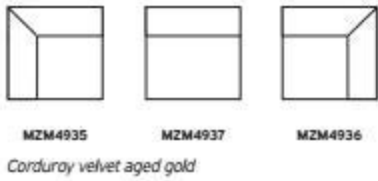

THESE FABRICS ARE ALL AVAILABLE FOR OUR VINT COUCH. PICK YOUR FAVOURITE:

Vintage velvet Old pink Crème white Petrol blue			Corduroy rib Crème Light brown		Corduroy velvet Aged gold
Juke velvet Ochre yellow	Sneak Light grey	Cosy Beige	Royal velvet Blue	Ted Stone