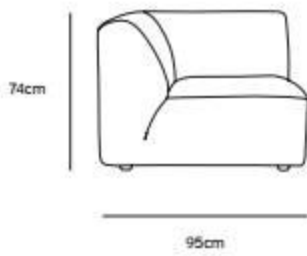

/NEW

JAX COUCH ELEMENT ROUND | SNEAK, LIGHT GREY
MZM4921

Product length/depth:	208cm
Product width:	95cm
Product height:	74cm
Seat height:	43cm

JAX COUCH ELEMENT ANGLE | SNEAK, LIGHT GREY
MZM4803

Product length/depth:	95cm
Product width:	95cm
Product height:	74cm
Seat height:	43cm

**JAX COUCH ELEMENT LEFT | SNEAK, LIGHT GREY
MZM4800**

Product length/depth:	95cm
Product width:	95cm
Product height:	74cm
Seat height:	43cm

**JAX COUCH ELEMENT RIGHT | SNEAK, LIGHT GREY
MZM4801**

Product length/depth:	95cm
Product width:	95cm
Product height:	74cm
Seat height:	43cm

**JAX COUCH ELEMENT MIDDLE | SNEAK, LIGHT GREY
MZM4802**

Product length/depth:	95cm
Product width:	87cm
Product height:	74cm
Seat height:	43cm

**JAX COUCH ELEMENT HOCKER | SNEAK, LIGHT GREY
MZM4804**

Product length/depth:	95cm
Product width:	95cm
Product height:	43cm
Seat height:	43cm