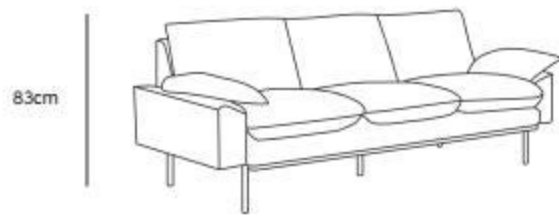

RETRO SOFA VELVET CORDUROY AGED GOLD 4-SEATS
MZM4917
245x94x83cm | seat height 46cm

/NEW