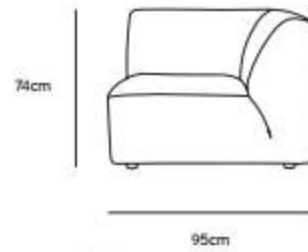

/NEW

**JAX COUCH ELEMENT RIGHT | TED, STONE
MZM4950**

Product length/depth:	95cm
Product width:	95cm
Product height:	74cm
Seat height:	43cm