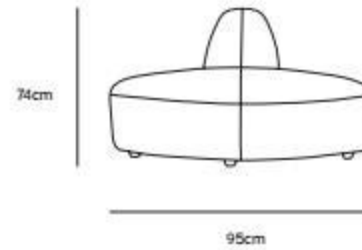

/NEW

**JAX COUCH ELEMENT ROUND | TED, STONE
MZM4954**

Product length/depth:	150cm
Product width:	95cm
Product height:	74cm
Seat height:	43cm

/NEW

**JAX COUCH ELEMENT ANGLE | TED, STONE
MZM4952**

Product length/depth:	95cm
Product width:	95cm
Product height:	74cm
Seat height:	43cm