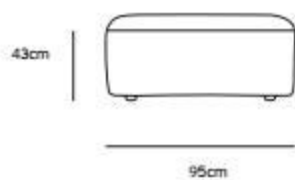

/NEW

**JAX COUCH ELEMENT HOCKER SMALL | ROYAL VELVET, BLUE
MZM4974**

Product length/depth: 95cm
Product width: 47cm
Product height: 43cm

Vintage velvet

Old pink

Crème white

Petrol blue

Juke velvet

Ochre yellow

Sneak

Light grey

Cosy

Beige

Royal velvet

Blue

Ted

Stone