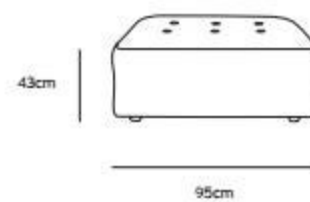

/NEW

**VINT COUCH ELEMENT HOCKER |
CORDUROY VELVET AGED GOLD
MZM4938**

Product length/depth: 93cm
Product width: 97cm
Product height: 43cm