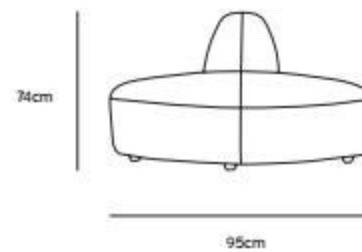

/NEW

JAX COUCH ELEMENT ROUND | SNEAK, LIGHT GREY
MZM4921

Product length/depth:	208cm
Product width:	95cm
Product height:	74cm
Seat height:	43cm

JAX COUCH ELEMENT ANGLE | SNEAK, LIGHT GREY
MZM4803

Product length/depth:	95cm
Product width:	95cm
Product height:	74cm
Seat height:	43cm

**JAX COUCH ELEMENT LEFT | SNEAK, LIGHT GREY
MZM4800**

Product length/depth:	95cm
Product width:	95cm
Product height:	74cm
Seat height:	43cm

**JAX COUCH ELEMENT RIGHT | SNEAK, LIGHT GREY
MZM4801**

Product length/depth:	95cm
Product width:	95cm
Product height:	74cm
Seat height:	43cm