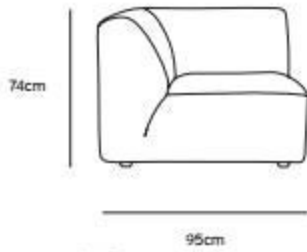

/NEW

**JAX COUCH ELEMENT MIDDLE | TED, STONE
MZM4951**

Product length/depth:	95cm
Product width:	87cm
Product height:	74cm
Seat height:	43cm

/NEW

**JAX COUCH ELEMENT HOCKER | TED, STONE
MZM4953**

Product length/depth:	95cm
Product width:	95cm
Product height:	43cm