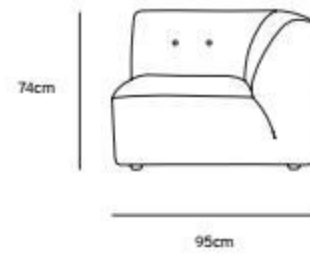

/NEW

**VINT COUCH ELEMENT LEFT |
CORDUROY VELVET AGED GOLD
MZM4935**

Product length/depth: 95cm
Product width: 97cm
Product height: 74cm
Seat height: 43cm

/NEW

**VINT COUCH ELEMENT RIGHT |
CORDUROY VELVET AGED GOLD
MZM4936**