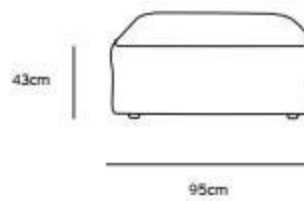

/NEW

**JAX COUCH ELEMENT HOCKER | ROYAL VELVET, BLUE
MZM4967**

Product length/depth:	95cm
Product width:	95cm
Product height:	43cm