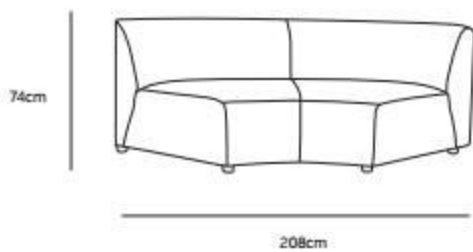

/NEW

JAX COUCH ELEMENT ROUND | SNEAK, LIGHT GREY
MZM4921

Product length/depth:	208cm
Product width:	95cm
Product height:	74cm
Seat height:	43cm

JAX COUCH ELEMENT ANGLE | SNEAK, LIGHT GREY
MZM4803

Product length/depth:	95cm
Product width:	95cm
Product height:	74cm
Seat height:	43cm

**JAX COUCH ELEMENT LEFT | SNEAK, LIGHT GREY
MZM4800**

Product length/depth:	95cm
Product width:	95cm
Product height:	74cm
Seat height:	43cm

**JAX COUCH ELEMENT RIGHT | SNEAK, LIGHT GREY
MZM4801**

Product length/depth:	95cm
Product width:	95cm
Product height:	74cm
Seat height:	43cm