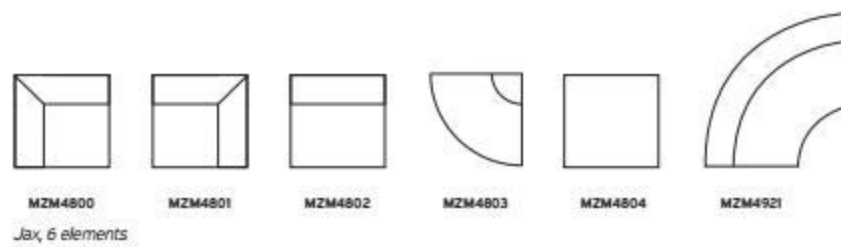

/NEW

JAX COUCH ELEMENT ROUND | SNEAK, LIGHT GREY
MZM4921

Product length/depth:	208cm
Product width:	95cm
Product height:	74cm
Seat height:	43cm

JAX COUCH ELEMENT ANGLE | SNEAK, LIGHT GREY
MZM4803

Product length/depth:	95cm
Product width:	95cm
Product height:	74cm
Seat height:	43cm