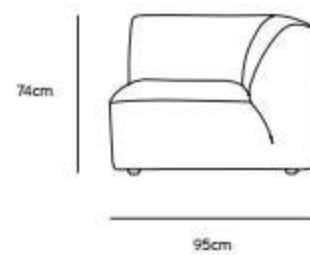

/NEW

**JAX COUCH ELEMENT HOCKER | ROYAL VELVET, BLUE
MZM4967**

Product length/depth:	95cm
Product width:	95cm
Product height:	43cm

/NEW

**JAX COUCH ELEMENT LEFT | ROYAL VELVET, BLUE
MZM4963**

Product length/depth: 95cm
 Product width: 95cm
 Product height: 74cm
 Seat height: 43cm