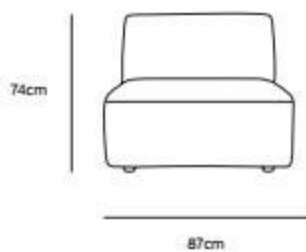

/NEW

**JAX COUCH ELEMENT ROUND | TED, STONE
MZM4954**

Product length/depth:	150cm
Product width:	95cm
Product height:	74cm
Seat height:	43cm

/NEW

**JAX COUCH ELEMENT ANGLE | TED, STONE
MZM4952**

Product length/depth:	95cm
Product width:	95cm
Product height:	74cm
Seat height:	43cm