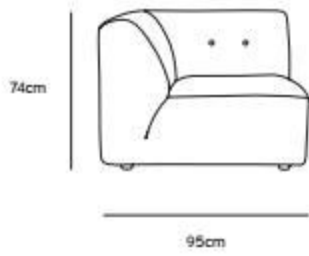

/NEW

**VINT COUCH ELEMENT LEFT |
CORDUROY VELVET AGED GOLD
MZM4935**

Product length/depth: 95cm
Product width: 97cm
Product height: 74cm
Seat height: 43cm