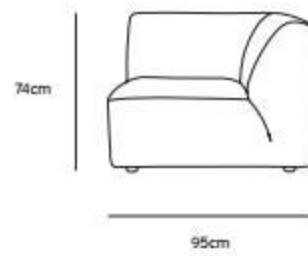

/NEW

JAX COUCH ELEMENT ROUND | SNEAK, LIGHT GREY
MZM4921

Product length/depth:	208cm
Product width:	95cm
Product height:	74cm
Seat height:	43cm

JAX COUCH ELEMENT ANGLE | SNEAK, LIGHT GREY
MZM4803

Product length/depth:	95cm
Product width:	95cm
Product height:	74cm
Seat height:	43cm

**JAX COUCH ELEMENT LEFT | SNEAK, LIGHT GREY
MZM4800**

Product length/depth:	95cm
Product width:	95cm
Product height:	74cm
Seat height:	43cm

**JAX COUCH ELEMENT RIGHT | SNEAK, LIGHT GREY
MZM4801**

Product length/depth:	95cm
Product width:	95cm
Product height:	74cm
Seat height:	43cm

**JAX COUCH ELEMENT MIDDLE | SNEAK, LIGHT GREY
MZM4802**

Product length/depth:	95cm
Product width:	87cm
Product height:	74cm
Seat height:	43cm

**JAX COUCH ELEMENT HOCKER | SNEAK, LIGHT GREY
MZM4804**

Product length/depth:	95cm
Product width:	95cm
Product height:	43cm
Seat height:	43cm