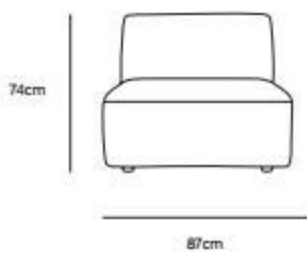

/NEW

JAX COUCH ELEMENT ROUND | SNEAK, LIGHT GREY
MZM4921

Product length/depth:	208cm
Product width:	95cm
Product height:	74cm
Seat height:	43cm

JAX COUCH ELEMENT ANGLE | SNEAK, LIGHT GREY
MZM4803

Product length/depth:	95cm
Product width:	95cm
Product height:	74cm
Seat height:	43cm

**JAX COUCH ELEMENT LEFT | SNEAK, LIGHT GREY
MZM4800**

Product length/depth:	95cm
Product width:	95cm
Product height:	74cm
Seat height:	43cm

**JAX COUCH ELEMENT RIGHT | SNEAK, LIGHT GREY
MZM4801**

Product length/depth:	95cm
Product width:	95cm
Product height:	74cm
Seat height:	43cm