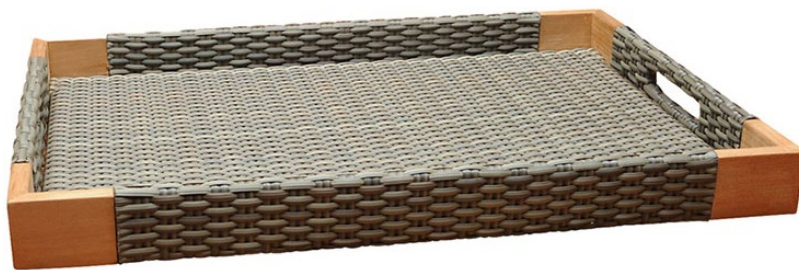

W 24in 61cm  
D 17in 43cm  
H 2½in 6cm

TEAK/WOVEN TRAY  
(LIMESTONE)

W 24in 61cm  
D 17in 43cm  
H 2½in 6cm

Quinta Teak/Woven Tray is made from solid premium teak and JANUSfiber® and coordinates with the Quinta furniture collection.  
Available in all countries.