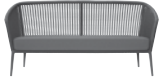

SOFA 2 SEAT*

W 56¾in 144cm
D 33½in 85cm
H 29½in 75cm
SH 10¼in 26cm
OSH 15¼in 39cm
AH 22¾in 58cm