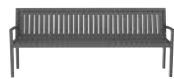

BENCH WITH ARMS 214
W 84in 214cm
D 24in 61cm
H 33¼in 86cm
SH 17¾in 45cm
AH 26¼in 67cm